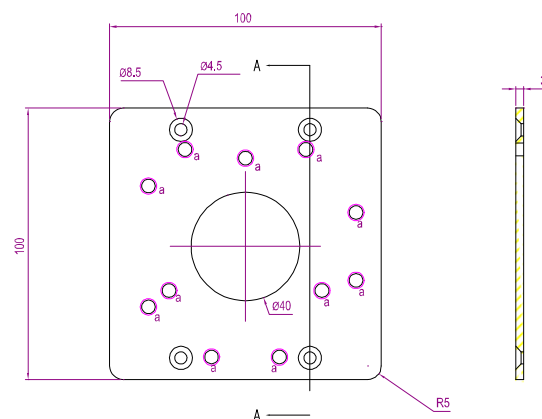

DIMENSIONS

Dimensional tolerance: ± 5mm

○ SPECIFICATIONS

■ Network	
LAN Port	YES
LAN Speed	10/100 Based-T Ethernet
Supported Protocols	DDNS, PPPoE, DHCP, NTP, SNTP, TCP/IP, ICMP, SMTP, FTP, HTTP, RTP, RTSP, RTCP, IPv4, Bonjour, UPnP, DNS, UDP, IGMP, QoS, SNMP
ONVIF Compatible	YES (Profile S)
Number of Online Users	10
Security	(1) Multiple user access levels with password (2) IP address filtering (3) Digest authentication
Remote Access	(1) Internet Explorer on Windows operating system (2) 16CH Video Viewer on Windows & MAC operating system (3) EagleEyes on iPhone, iPad & Android mobile devices
■ Video	
Network Compression	H.264 (Main Profile) / MJPEG
Video Resolution	1920 x 1080 / 1280 x 720 / 720 x 480 / 352 x 240
Frame Rate	30fps
Multiple Video Streaming	4 (H.264, MJPEG)
■ General	
Image Sensor	1/2.8" SONY CMOS image sensor
Min Illumination	0.1 Lux / F1.4(Wide)~F2.8(Tele), 0 Lux (IR LED ON)
Shutter Speed	1/10,000 ~ 1/7.5 (Slow shutter)
S/N Ratio	More than 48dB (AGC off)
Lens	f2.8 ~ 12mm / F1.4 ~ F2.8
Viewing Angle	Wide: 103° (Horizontal) / 54° (Vertical) / 122° (Diagonal) Tele: 31° (Horizontal) / 17° (Vertical) / 36°(Diagonal)
IR LED	2 units
IR Effective Distance**	Default : up to 25 meters IR Enhanced Mode : up to 35 meters
IR Shift	YES
Smart Light Control	YES
White Balance	ATW
AGC	Auto
IRIS Mode	AES
WDR	YES
POE	YES (IEEE 802.3af)
Privacy Mask	YES
External Alarm I/O	YES (1 input / 1 output)
MicroSD Card Slot	YES (up to 64GB)
IP Rating	IP66
Startup Temperature	0°C ~ 40°C
Operating Temperature	-20°C ~ 50°C
Power Source (±10%)	DC12V / 1A
Current Consumption (±10%)	320mA (LED off) / 710mA (LED on)
Power Consumption (±10%)	10.85W max (PoE); 10.85W max (PoN) ; 9.5W max (DC Adapter)

*The specifications are subject to change without notice.

● OPTIONAL PERIPHERALS

■ AVM552C-BBKT

Used as a bracket to mount the camera on the ceiling and collect the cables.

■ BULLETCON1

Used as a connector to install a junction box for further applications.

Dimensional tolerance: ± 5mm