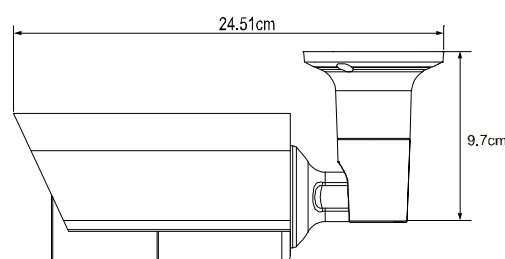

DIMENSIONS

Dimensional tolerance: ± 5mm

○ SPECIFICATIONS

■ Network	
LAN Port	YES
LAN Speed	10/100 Based-T Ethernet
Supported Protocols	DDNS, PPPoE, DHCP, NTP, SNTP, TCP/IP, ICMP, SMTP, FTP, HTTP, RTP, RTSP, RTCP, IPv4, Bonjour, UPnP, DNS, UDP, IGMP, QoS, SNMP
ONVIF Compatible	YES (Profile S)
Number of Online Users	10
Security	(1) Multiple user access levels with password (2) IP address filtering (3) Digest authentication
Remote Access	(1) Internet Explorer on Windows operating system (2) 16CH Video Viewer on Windows & MAC operating system (3) EagleEyes on iPhone, iPad & Android mobile devices
■ Video	
Network Compression	H.264 (Main Profile) / MJPEG
Video Resolution	1920 x 1080 / 1280 x 720 / 720 x 480 / 352 x 240
Frame Rate	30fps
Multiple Video Streaming	4 (H.264, MJPEG)
■ General	
Image Sensor	1/2.8" SONY CMOS image sensor
Min Illumination	0.1 Lux / F1.4(Wide)~F2.8(Tele), 0 Lux (IR LED ON)
Shutter Speed	1/10,000 ~ 1/7.5 (Slow shutter)
S/N Ratio	More than 48dB (AGC off)
Lens	f2.8 ~ 12mm / F1.4 ~ F2.8
Viewing Angle	Wide: 103° (Horizontal) / 54° (Vertical) / 122° (Diagonal) Tele: 31° (Horizontal) / 17° (Vertical) / 36°(Diagonal)
IR LED	2 units
IR Effective Distance**	Default : up to 25 meters IR Enhanced Mode : up to 35 meters
IR Shift	YES
Smart Light Control	YES
White Balance	ATW
AGC	Auto
IRIS Mode	AES
WDR	YES
POE	YES (IEEE 802.3af)
Privacy Mask	YES
External Alarm I/O	YES (1 input / 1 output)
MicroSD Card Slot	YES (up to 64GB)
IP Rating	IP66
Startup Temperature	0°C ~ 40°C
Operating Temperature	-20°C ~ 50°C
Power Source (±10%)	DC12V / 1A
Current Consumption (±10%)	320mA (LED off) / 710mA (LED on)
Power Consumption (±10%)	10.85W max (PoE); 10.85W max (PoN) ; 9.5W max (DC Adapter)

Dimensional tolerance: ± 5mm