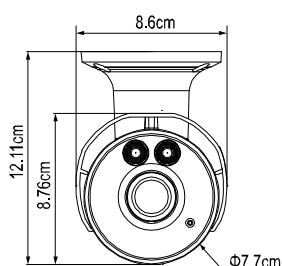

DIMENSIONS

Dimensional tolerance: ± 5mm

○ SPECIFICATIONS

■ Network	
LAN Port	YES
LAN Speed	10/100 Based-T Ethernet
Supported Protocols	DDNS, PPPoE, DHCP, NTP, SNTP, TCP/IP, ICMP, SMTP, FTP, HTTP, RTP, RTSP, RTCP, IPv4, Bonjour, UPnP, DNS, UDP, IGMP, QoS, SNMP
ONVIF Compatible	YES (Profile S)
Number of Online Users	10
Security	(1) Multiple user access levels with password (2) IP address filtering (3) Digest authentication
Remote Access	(1) Internet Explorer on Windows operating system (2) 16CH Video Viewer on Windows & MAC operating system (3) EagleEyes on iPhone, iPad & Android mobile devices
■ Video	
Network Compression	H.264 (Main Profile) / MJPEG
Video Resolution	1920 x 1080 / 1280 x 720 / 720 x 480 / 352 x 240
Frame Rate	30fps
Multiple Video Streaming	4 (H.264, MJPEG)
■ General	
Image Sensor	1/2.8" SONY CMOS image sensor
Min Illumination	0.1 Lux / F1.4(Wide)~F2.8(Tele), 0 Lux (IR LED ON)
Shutter Speed	1/10,000 ~ 1/7.5 (Slow shutter)
S/N Ratio	More than 48dB (AGC off)
Lens	f2.8 ~ 12mm / F1.4 ~ F2.8
Viewing Angle	Wide: 103° (Horizontal) / 54° (Vertical) / 122° (Diagonal) Tele: 31° (Horizontal) / 17° (Vertical) / 36°(Diagonal)
IR LED	2 units
IR Effective Distance**	Default : up to 25 meters IR Enhanced Mode : up to 35 meters
IR Shift	YES
Smart Light Control	YES
White Balance	ATW
AGC	Auto
IRIS Mode	AES
WDR	YES
POE	YES (IEEE 802.3af)
Privacy Mask	YES
External Alarm I/O	YES (1 input / 1 output)
MicroSD Card Slot	YES (up to 64GB)
IP Rating	IP66
Startup Temperature	0°C ~ 40°C
Operating Temperature	-20°C ~ 50°C
Power Source (±10%)	DC12V / 1A
Current Consumption (±10%)	320mA (LED off) / 710mA (LED on)
Power Consumption (±10%)	10.85W max (PoE); 10.85W max (PoN) ; 9.5W max (DC Adapter)

Dimensional tolerance: ± 5mm