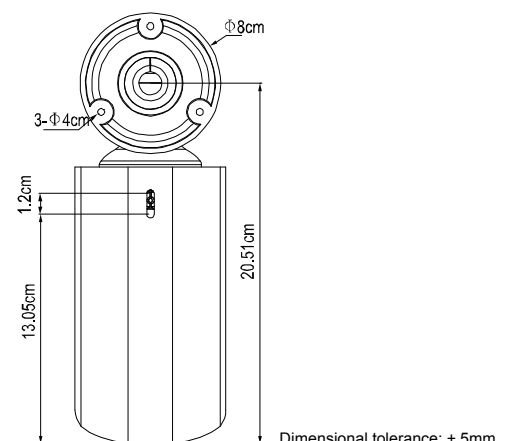

DIMENSIONS

Dimensional tolerance: ± 5mm

○ SPECIFICATIONS

■ Network	
LAN Port	YES
LAN Speed	10/100 Based-T Ethernet
Supported Protocols	DDNS, PPPoE, DHCP, NTP, SNTP, TCP/IP, ICMP, SMTP, FTP, HTTP, RTP, RTSP, RTCP, IPv4, Bonjour, UPnP, DNS, UDP, IGMP, QoS, SNMP
ONVIF Compatible	YES (Profile S)
Number of Online Users	10
Security	(1) Multiple user access levels with password (2) IP address filtering (3) Digest authentication
Remote Access	(1) Internet Explorer on Windows operating system (2) 16CH Video Viewer on Windows & MAC operating system (3) EagleEyes on iPhone, iPad & Android mobile devices
■ Video	
Network Compression	H.264 (Main Profile) / MJPEG
Video Resolution	1920 x 1080 / 1280 x 720 / 720 x 480 / 352 x 240
Frame Rate	30fps
Multiple Video Streaming	4 (H.264, MJPEG)
■ General	
Image Sensor	1/2.8" SONY CMOS image sensor
Min Illumination	0.1 Lux / F1.4(Wide)~F2.8(Tele), 0 Lux (IR LED ON)
Shutter Speed	1/10,000 ~ 1/7.5 (Slow shutter)
S/N Ratio	More than 48dB (AGC off)
Lens	f2.8 ~ 12mm / F1.4 ~ F2.8
Viewing Angle	Wide: 103° (Horizontal) / 54° (Vertical) / 122° (Diagonal) Tele: 31° (Horizontal) / 17° (Vertical) / 36°(Diagonal)
IR LED	2 units
IR Effective Distance**	Default : up to 25 meters IR Enhanced Mode : up to 35 meters
IR Shift	YES
Smart Light Control	YES
White Balance	ATW
AGC	Auto
IRIS Mode	AES
WDR	YES
POE	YES (IEEE 802.3af)
Privacy Mask	YES
External Alarm I/O	YES (1 input / 1 output)
MicroSD Card Slot	YES (up to 64GB)
IP Rating	IP66
Startup Temperature	0°C ~ 40°C
Operating Temperature	-20°C ~ 50°C
Power Source (±10%)	DC12V / 1A
Current Consumption (±10%)	320mA (LED off) / 710mA (LED on)
Power Consumption (±10%)	10.85W max (PoE); 10.85W max (PoN) ; 9.5W max (DC Adapter)

Dimensional tolerance: ± 5mm