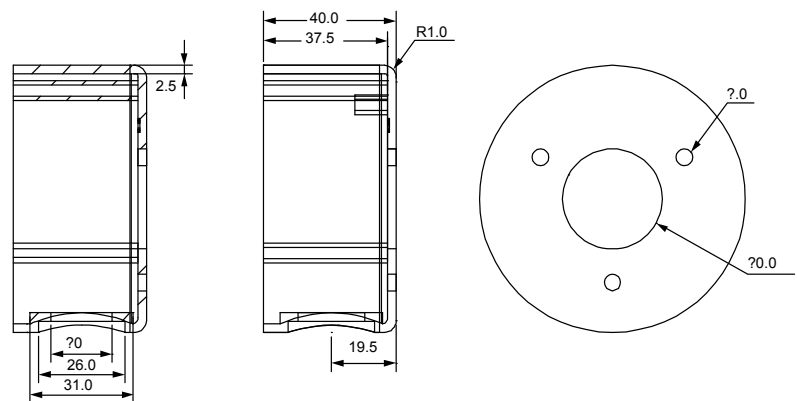

● SPECIFICATIONS (CONTINUED)

■ Audio	
Line in	YES
Line out	YES
■ Others	
TV-Out	YES
Mobile Surveillance	iOS & Android mobile devices
Event Notification	FTP / Email / SMS
Digital Pan / Tilt / Zoom	YES
Motion Detection	YES
RTC (real-time clock)	YES
Minimum Web Browsing Requirements	• Intel core i3 or higher, or equivalent AMD • 2GB RAM • AGP graphics card, Direct Draw, 32MB RAM • Windows 8, Windows 7, Windows Vista & Windows XP, DirectX 9.0 or later • Internet Explorer 7.x or later

*The specifications are subject to change without notice.

● OPTIONAL PERIPHERALS

■ AVM552C-BBKT

Used as a bracket to mount the camera on the ceiling and collect the cables.